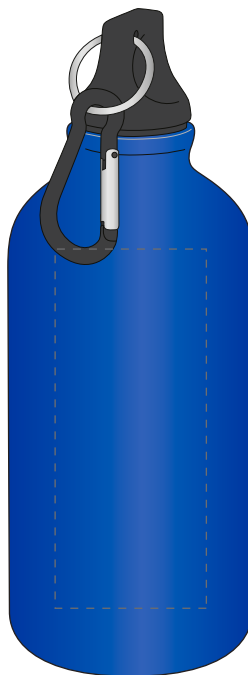

Your Ref:
Our Ref:

Quantity:
Version: 1

Product Code: MG4012
Product Colour: BLUE

PRINTING CONCERNS:**PRODUCT INFO: LOGO MAY NOT LINE UP TO SIPPER**

- Logos will be directly opposite
- Logos will NOT be directly opposite

We stock this item in the following colours

**PANTONE REFERENCE(S)**

- Engraving

ARTWORK SCALE 50%

Product Image for visualisation
- colours may vary

The dashed line is to demonstrate print area and will not appear on your printed item